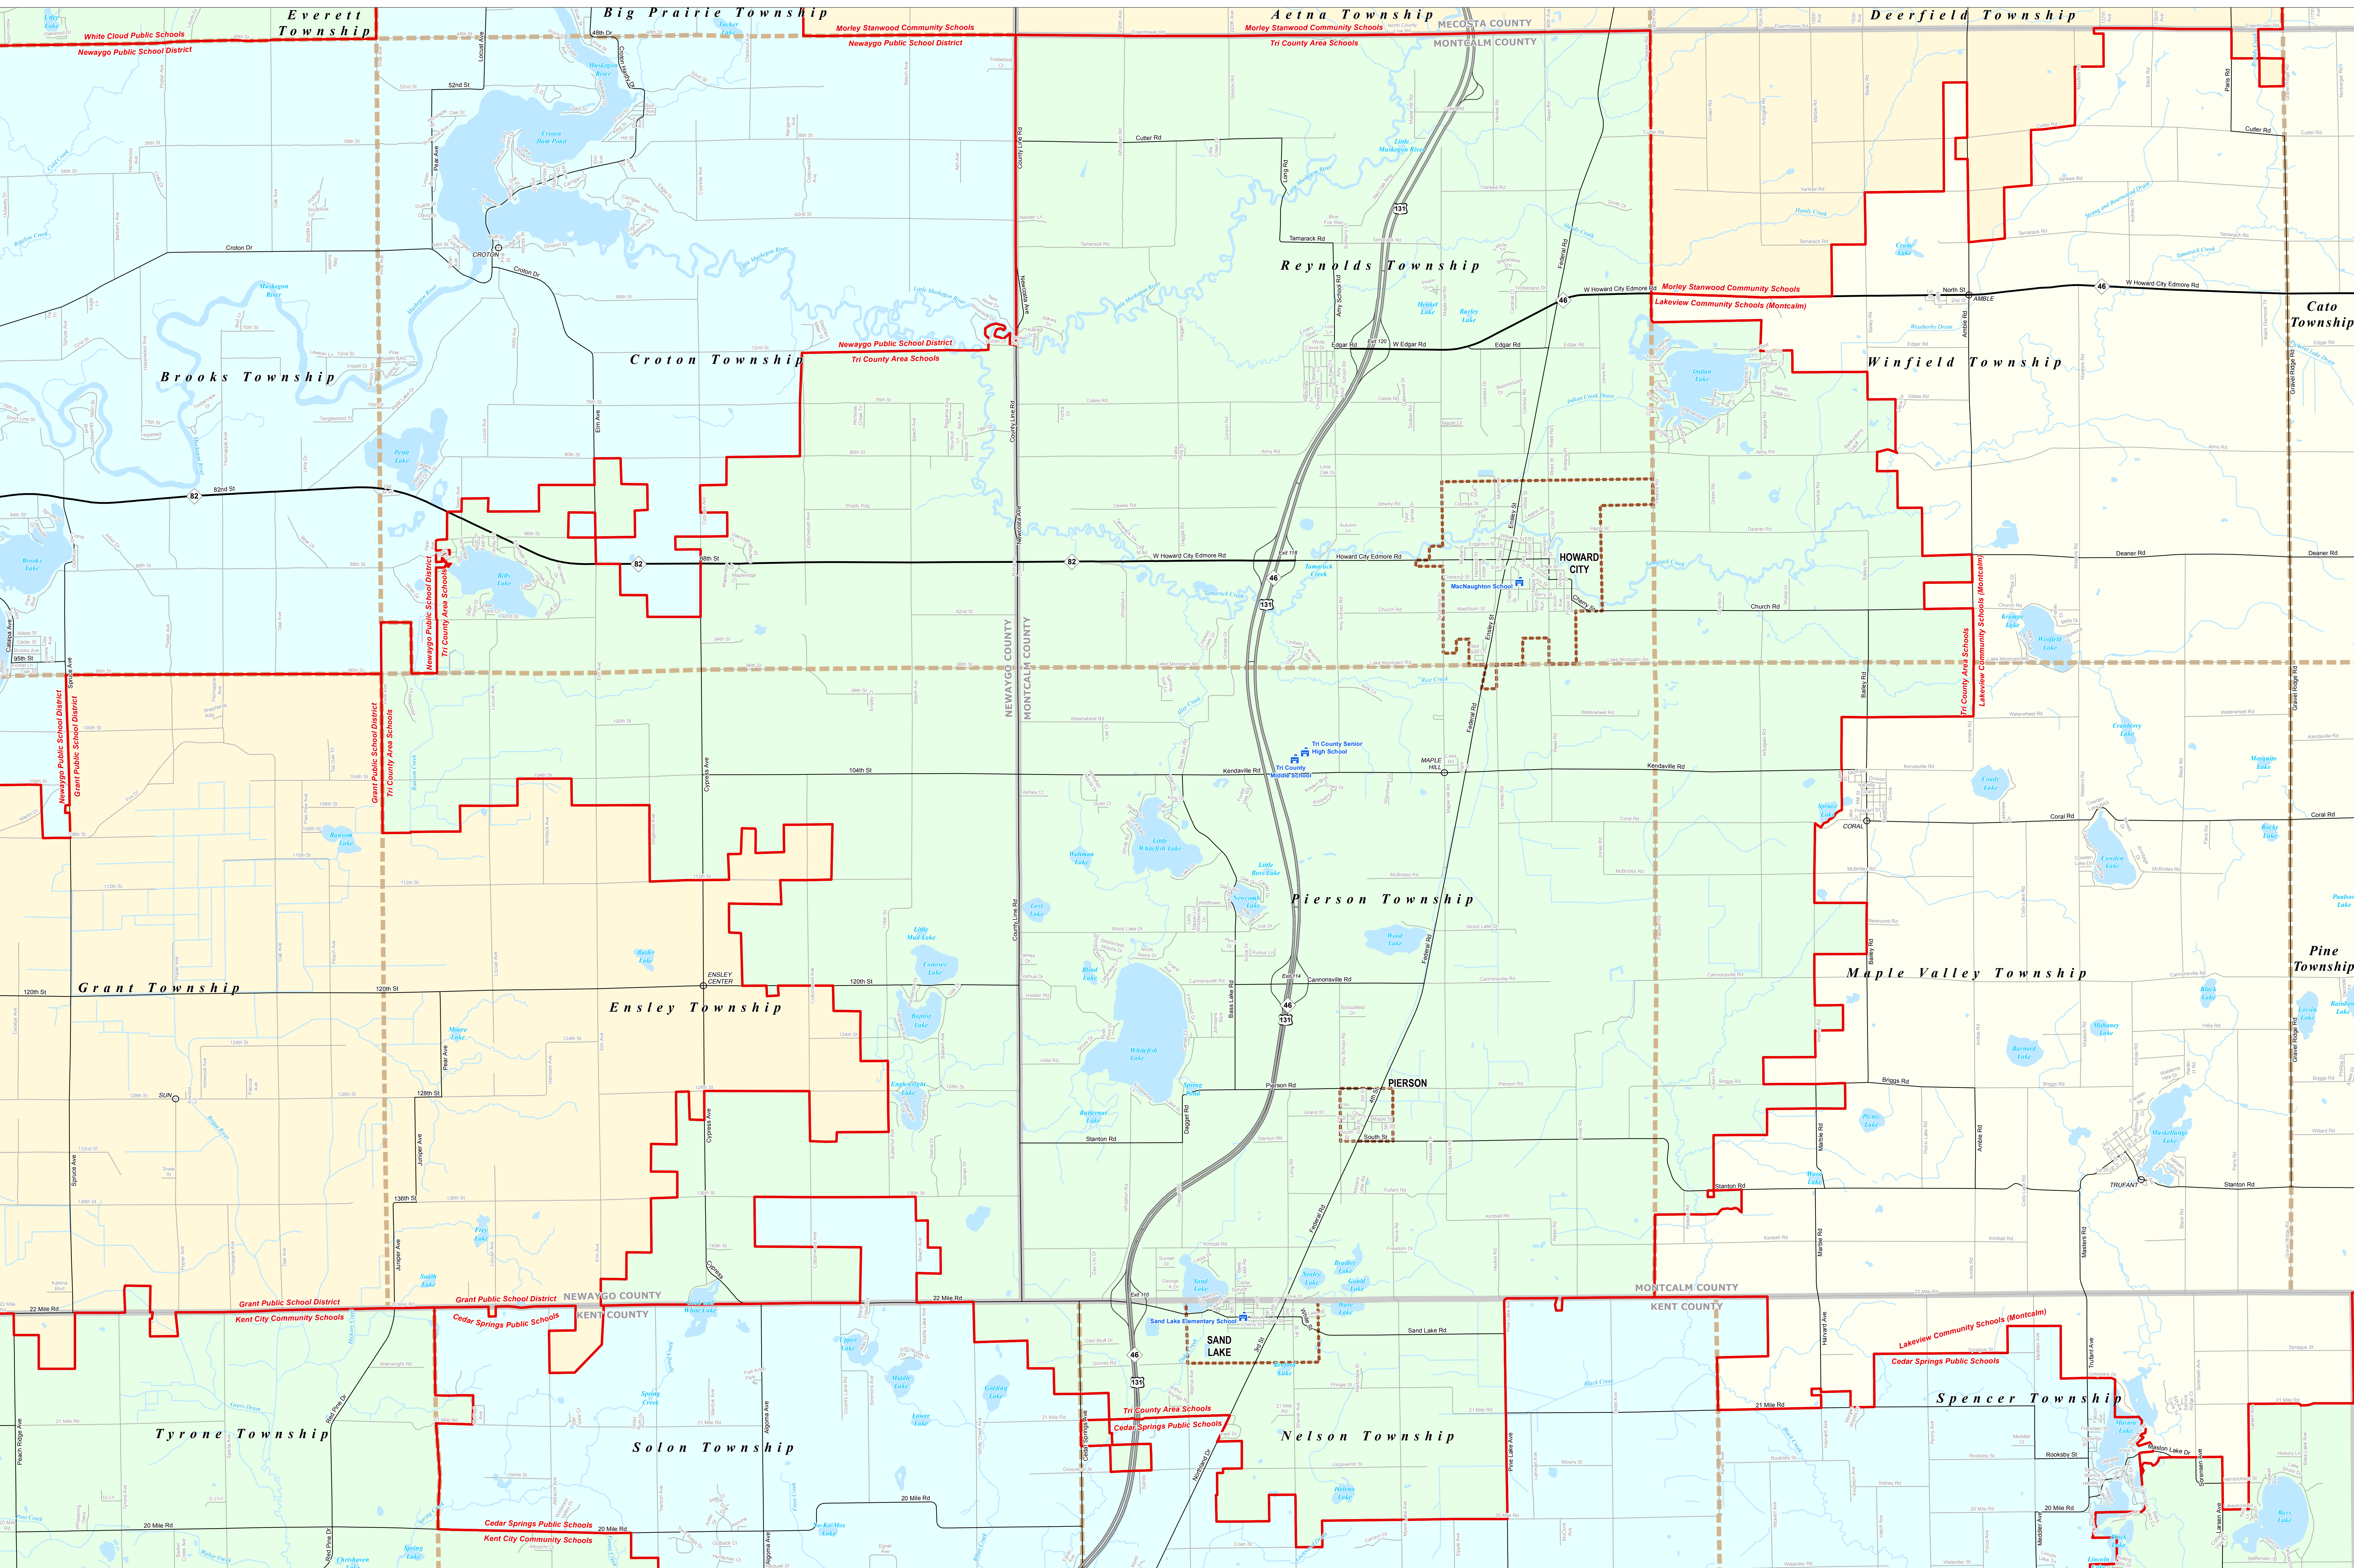

TRI COUNTY AREA SCHOOLS

Montcalm Area ISD

0 0.25 0.5 1 Miles

Legend	
School District	School
County	Water Feature
City	River, Stream, or Drain
Township	Freeway
Village	Highway
Census Designated Place	Primary Road
	Local Road
	Railroad
	Unincorporated Place